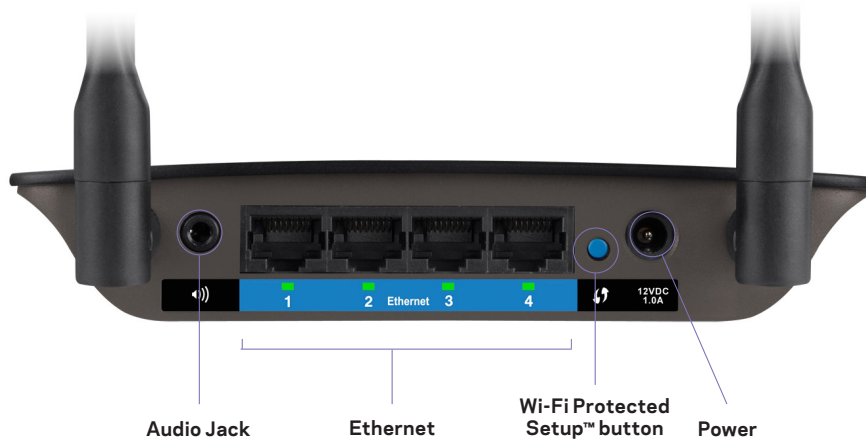

AC1200 MAX

RE6500HG Wi-Fi® RANGE EXTENDER

PACKAGE CONTENTS

- Linksys AC1200 MAX Wi-Fi Range Extender, RE6500HG
- AC/DC Power Supply
- Two High-Gain Dipole Antennas (5dbi)
- Ethernet Cable
- Quick Installation Guide

MINIMUM SYSTEM REQUIREMENTS

- PC or other devices with Ethernet network port
- AC power outlets
- Wi-Fi Protected Setup™ enabled router
- PC/Mac® for utility
  - PC: Wi-Fi enabled, running Windows® XP SP3, Windows Vista® SP1 or later, Windows 7, or Windows 8
  - Mac: Wi-Fi enabled, running Mac OS® X Leopard v10.5.8 or later, Snow Leopard v10.6.1 or later, Lion v10.7, or Mountain Lion v10.8
- Wireless: Existing b/g/n or a/n/ac wireless router or access point

Specifications are subject to change without notice.

An active, customer-purchased Internet Service Provider broadband account is required for connection to the Internet.

Wireless Operating Spectrum:

Simultaneous Dual-Band
2.4 GHz and 5 GHz
Wireless Frequency:
2.4GHz: 2412-2472 MHz
5GHz: 5180-5240 MHz

Power Supply Specifications

Input: 100-240V ~ 50/60Hz, 0.4A,
Output: 12V DC, 1.5A

Total EIRP Power (dBm):
2.4GHz: 18.95 dBm
5GHz: 21.99 dBm

Antennae: 2
Antenna Type: Di-Pole
Antenna Gain (dBi):
2.4GHz: 5.5dBi,
5GHz: 5.62dBi

Wireless Security:

Wi-Fi Protected Setup™ button
WPA®/WPA2® encryption
SPI firewall
WEP encryption

Ports:

1x Audio Jack
4x Gigabit Ethernet
Power

2-Year Limited Warranty

Product Weight (lbs.): .34
Product Depth (in.): 1.30
Product Width (in.): 3.62
Product Height (in.): 4.92
Unit Weight (lbs.): 1.08
Unit Depth (in.): 3.31
Unit Width (in.): 9.49
Unit Height (in.): 6.22
Case Pack Quantity (*PL) 20
Case Pack Weight (lbs.) (*PL): 5.56
Case Pack Length (in.) (*PL): 13.63
Case Pack Width (in.) (*PL): 7.25
Case Pack Height (in.) (*PL): 10.00

* Maximum performance derived from IEEE Standard 802.11 specification. Actual performance can vary, including lower wireless network capacity, data throughput rate, range and coverage. Performance depends on many factors, conditions and variables, including distance from the access point, volume of network traffic, building materials and construction, operating system used, mix of wireless products used, interference and other adverse conditions.

Secure push-button setup works with devices that support Wi-Fi Protected Setup™ like Linksys Wireless-AC routers and others.

Part Number	Description	UPC	Warranty
RE6500HG-ME	AC1200 MAX Wi-Fi RANGE EXTENDER	745883686582 EAN 4260184665624	2-Year Limited Warranty

linksys.com

Linksys
Tupolevlaan 1, 1119 NW Schiphol-Rijk, The Netherlands
Made in Taiwan