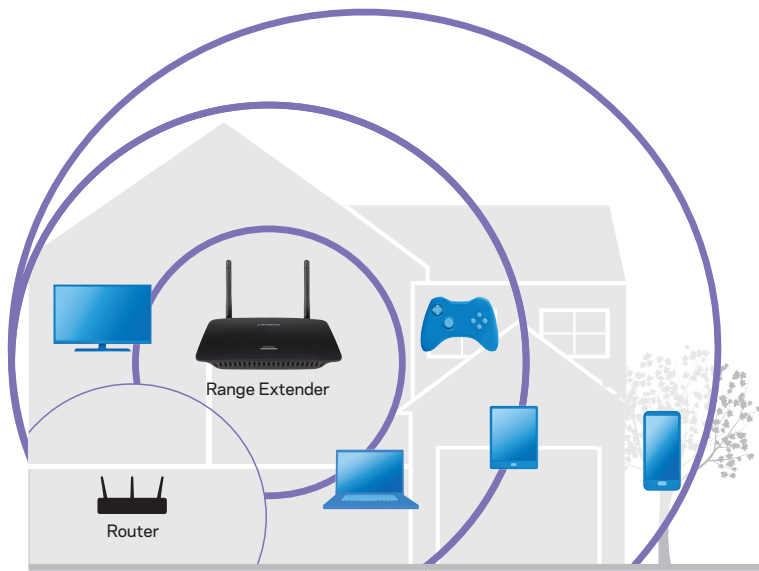

AC1200 MAX

RE6500
Wi-Fi® RANGE EXTENDER

Extend next-generation Wireless-AC signals from an existing router or gateway to the far reaches of your home including the backyard.

Numerous factors can affect the signal strength from a high-performance router to certain areas of your home. Building materials as well as interference from appliances and even a house's structure can hinder with Wi-Fi coverage.

Eliminate Wi-Fi dead zones in far reaches of your home and gain Wireless-AC coverage with Linksys AC1200 MAX Range Extender (RE6500).

Compatible with any existing router or gateway, the RE6500 extends wireless coverage, providing a strong, reliable signal for bandwidth-hungry devices throughout your home and even in the backyard.

The RE6500 features simultaneous dual bands that can deliver up to N300 Mbps (2.4 GHz) + AC867 Mbps (5 GHz)* data transfer speeds to reduce traffic and maximize media streaming. With innovative Cross-Band technology, the dual bands can simultaneously receive information on one band and transmit on the other. This effectively reduces dropped data packets and delivers a stronger, more consistent signal throughout a home.

Music enthusiasts can connect a stereo system or speakers to the MAX Range Extender and instantly stream favorite playlists and songs from a smart device or computer.

The Linksys AC1200 Wi-Fi Range Extender also features four Ethernet ports to supply Internet access to wired devices—from any appropriately located, active power outlet.